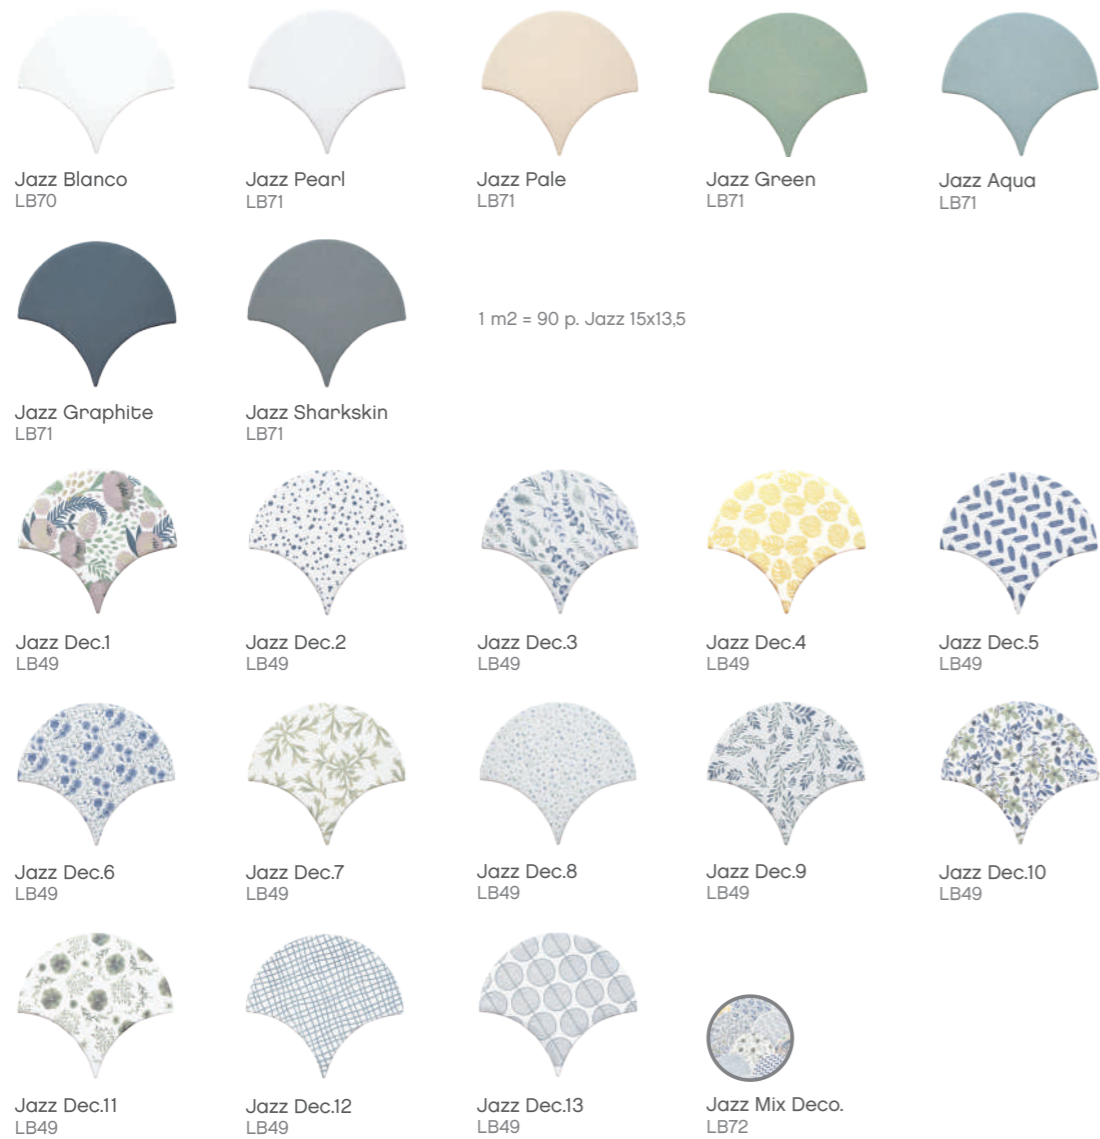

Waves Crest Periscope
LB04

Waves Circle Periscope
LB04

Waves Plain Periscope
LB02

JAZZ COLLECTION

15 x 13,5 x 0,8 cm / 6" x 5,3"

Bases. Wall tiles. Faiences. Wandfliesen.

TRIVIAL COLLECTION

14 x 14 x 14 x 0,8 cm / 5,6" x 5,6" x 5,6"