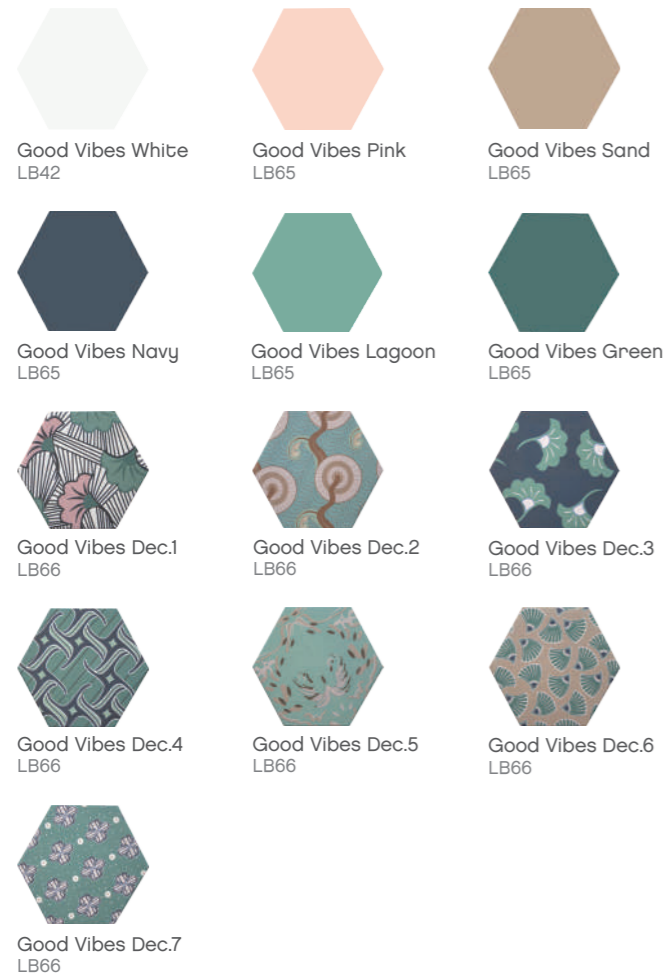

Bases. Floor tiles. Sols. Bodenfliesen.