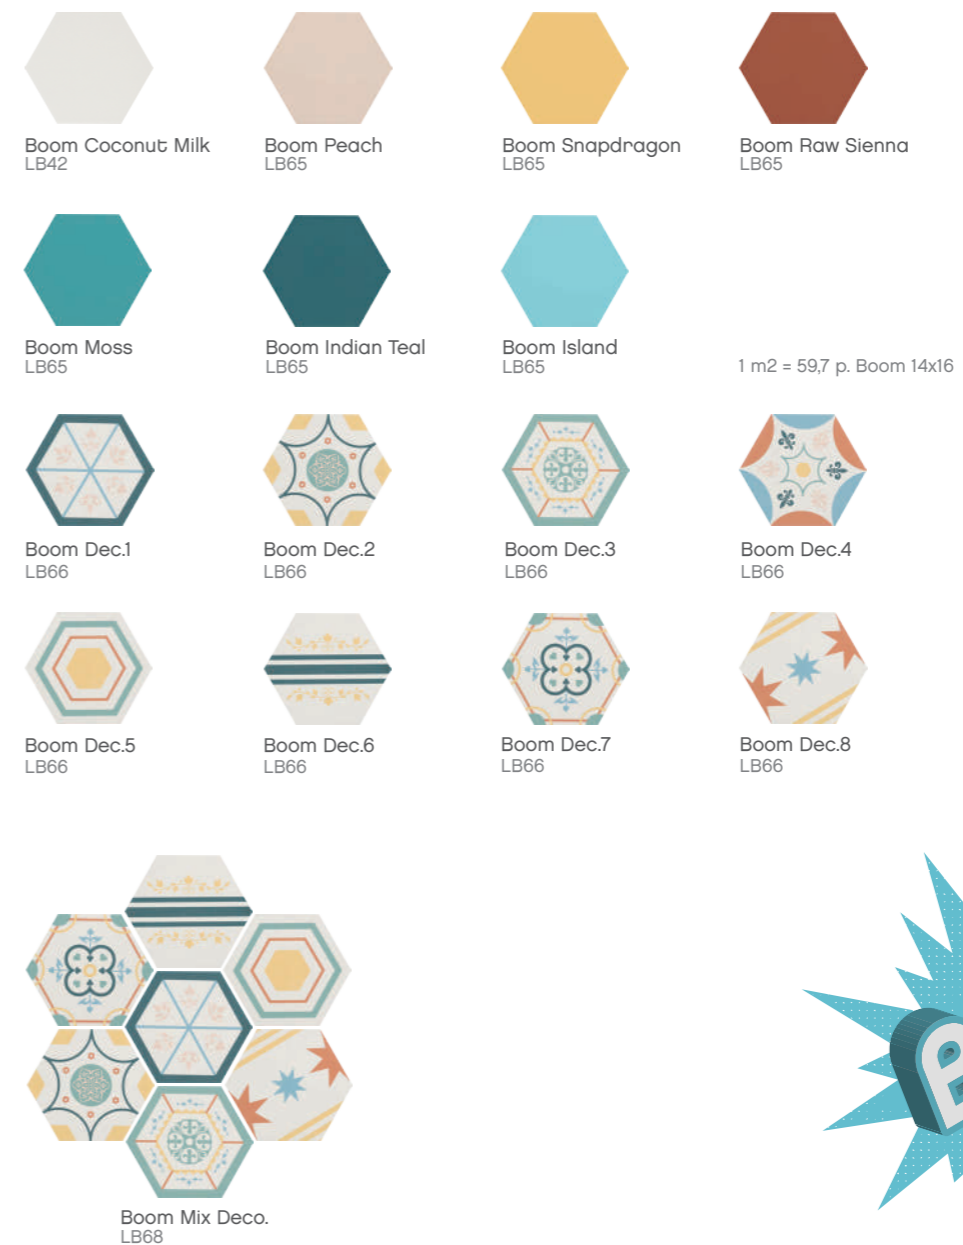

Bases. Floor tiles. Sols. Bodenfliesen.