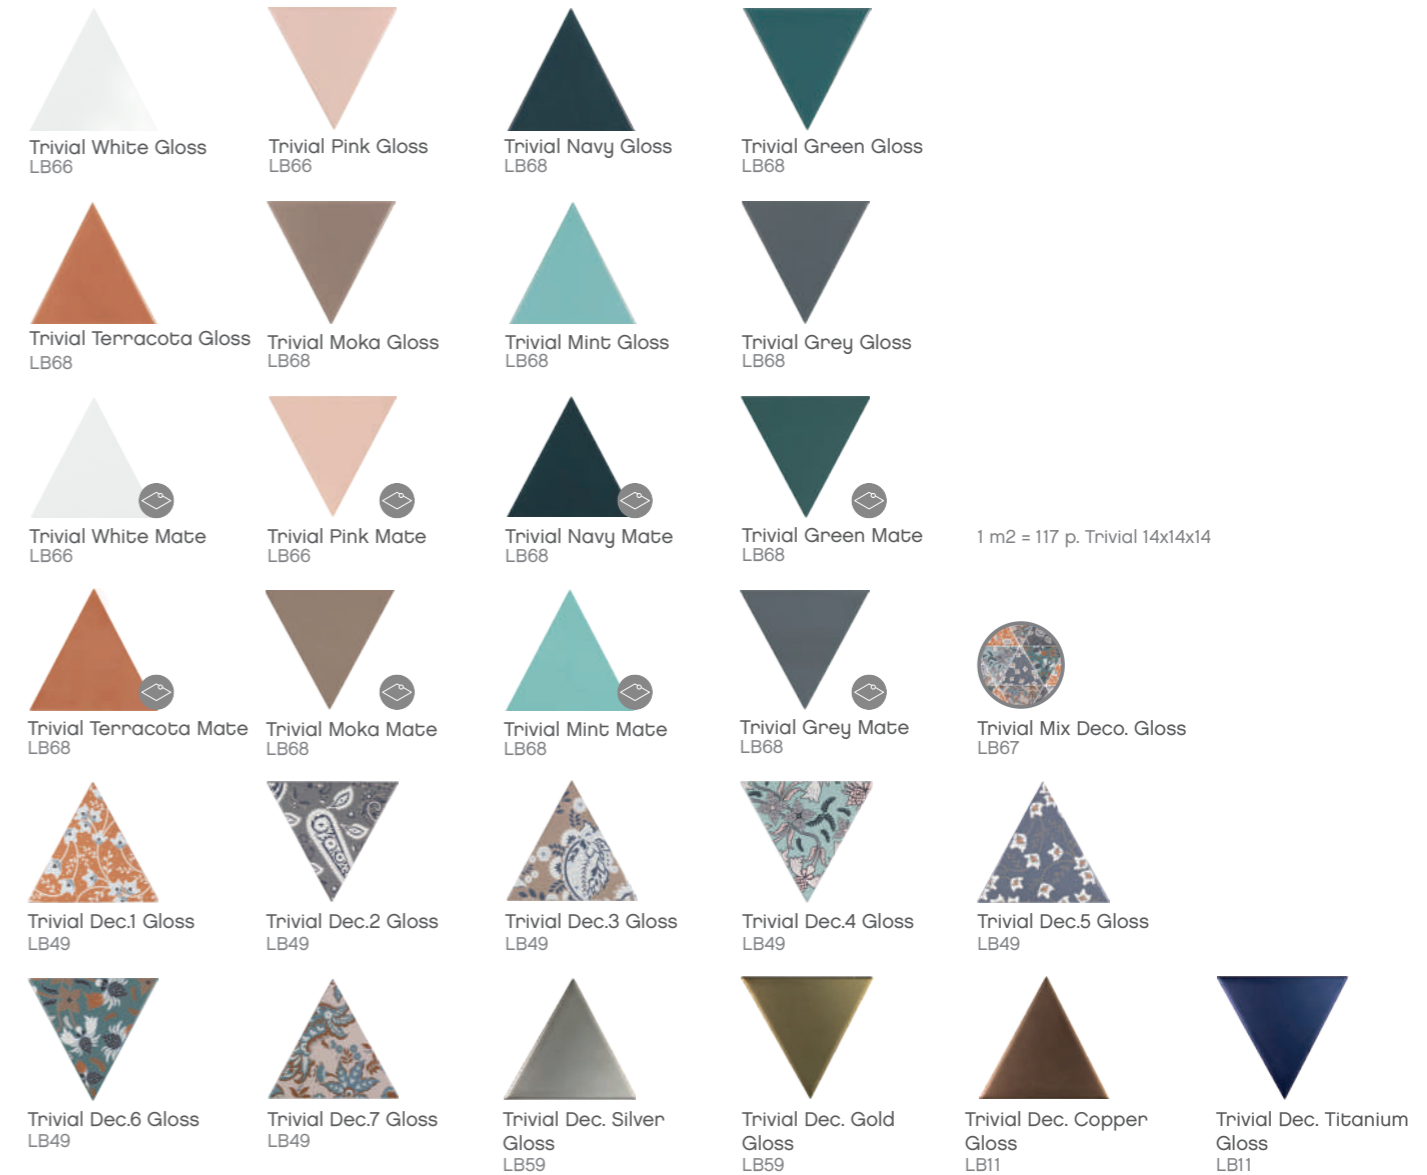

Bases. Wall tiles. Faiences. Wandfliesen.