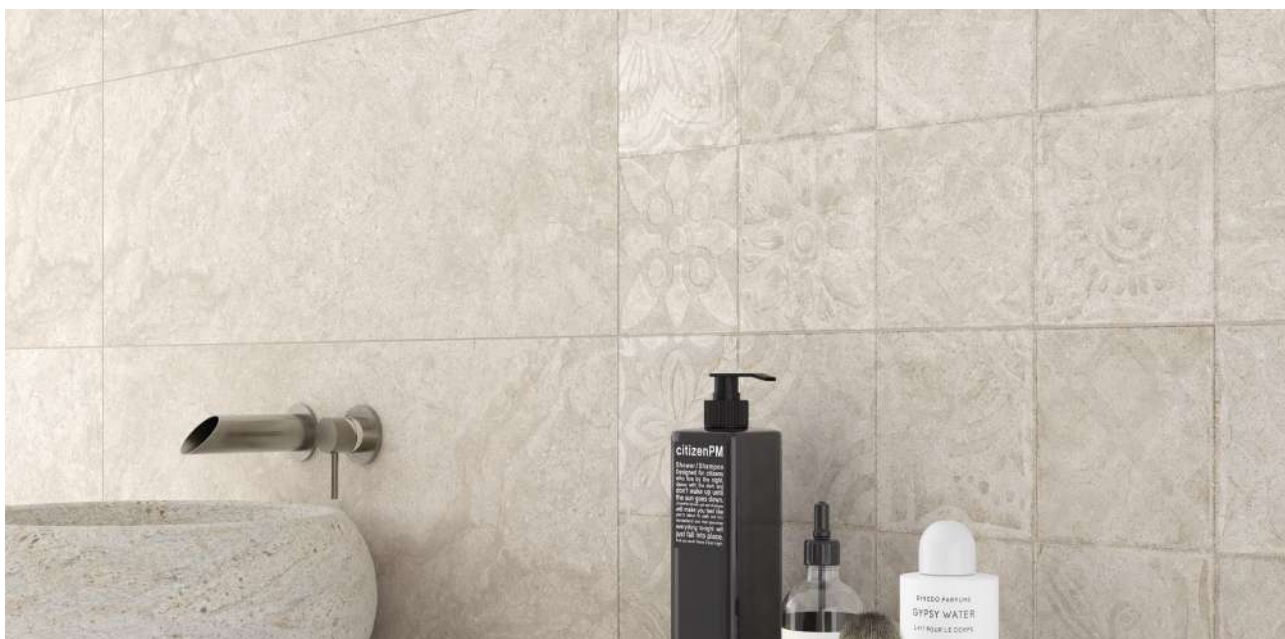

Pavimento Recomendado Floor Tiles Recommended

PMCR

Liberty 389 Sand | Handmade 389 Sand

PACKING	SIZE cms.	PCS. box
Base	32x89	4
Malla	30x30	4