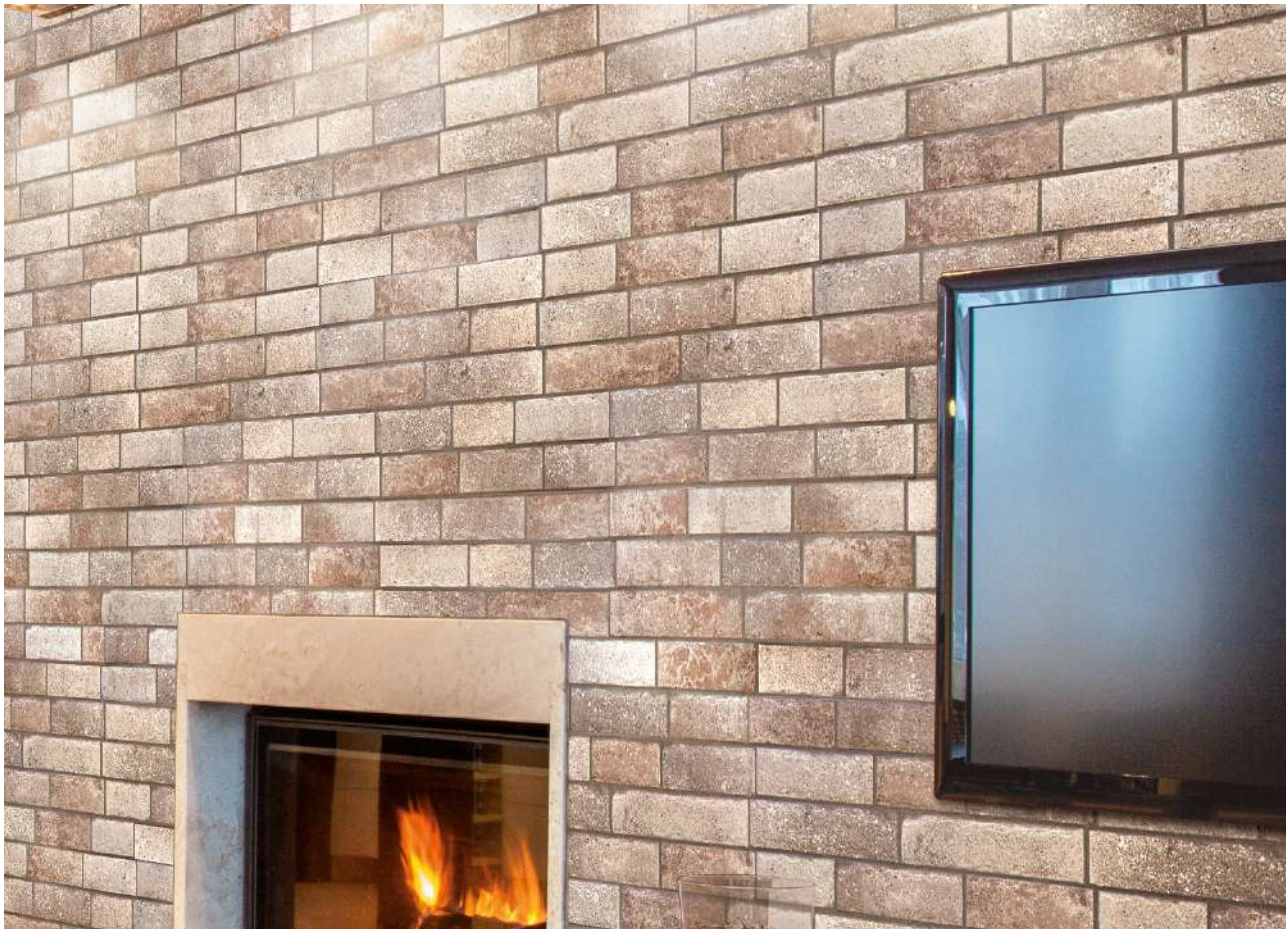

III Brick 360 Natural

PACKING	SIZE cms.	PCS. box
Base	30x60	6